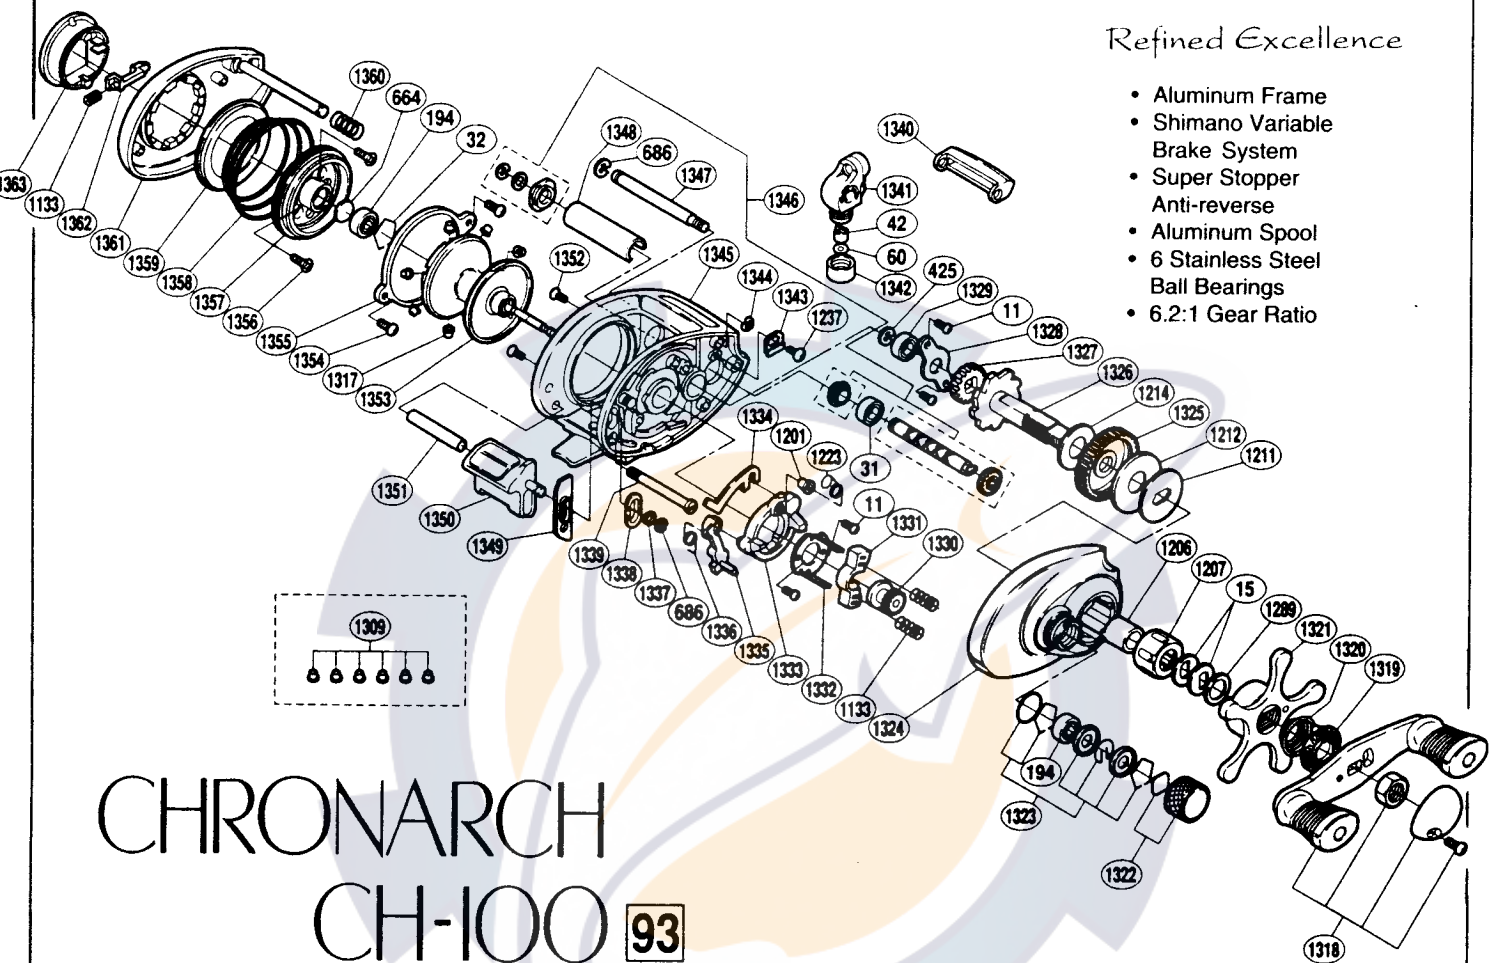

BANTAM® CHRONARCH®
Baitcasting Reels

Refined Excellence

- Aluminum Frame
- Shimano Variable Brake System
- Super Stopper Anti-reverse
- Aluminum Spool
- 6 Stainless Steel Ball Bearings
- 6.2:1 Gear Ratio

CHRONARCH CH-100 **93**

MODEL NO.	LINE / CAPACITY	GEAR RATIO	WT. (OZ.)	BEARINGS
CH-100A	8/175, 12/130, 14/110	6.2:1	7.9	5 ball, 1 roller

Chronarch™ is the essence of what a low profile casting reel should be - small, maneuverable and incredibly smooth.

Both control over backlashes and total freespool are attained with the Shimano Variable Brake System™. Quick adjustments to the brake system are made via the TurnKey access. The one-way roller bearing SuperStopper™ anti-reverse eliminates all handle backplay for solid hooksets. The body is built to last for years as Chronarch™ is constructed with a one-piece aluminum frame. Feeling a delicate nibble is easy, 6 stainless steel bearings provide a smooth retrieve. Finally, Chronarch's small and extremely maneuverable lightweight body sits comfortably in the palm of your hand.